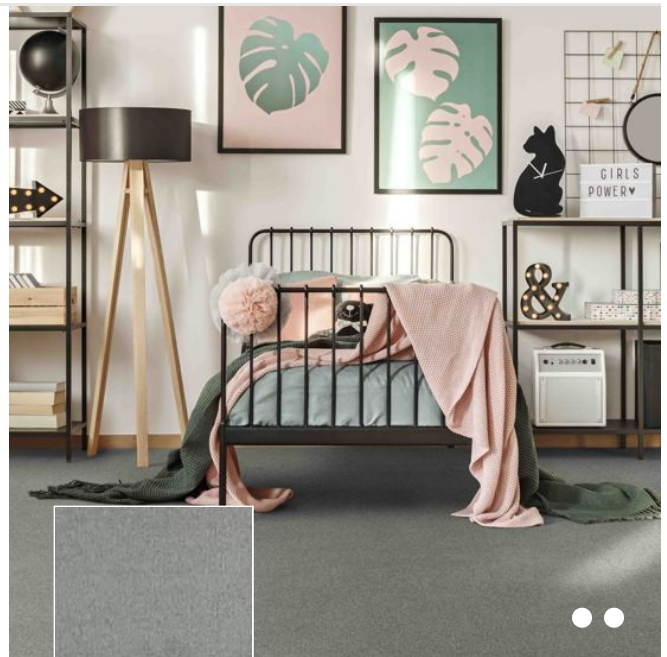

Patina - Living Colours 2

SmartStrand Forever Clean carpets offer the highest level of beauty, comfort and performance available.

- The perfect carpet for families with kids and pets
- New Nanoloc™ spill protection technology for quick and easy cleanup
- The only carpet with permanent built-in stain and soil protection that won't wear or wash off
- Exceptional durability that preserves the style, beauty and appearance of your carpet
- Luxurious softness that you can sink your toes into
- A breakthrough technology in renewable and sustainable carpet fibre to preserve the beauty of our planet

TECHNISCHE DATEN

Rücken: SMB
 Qualitätskode: UTO
 Herstellungsart: Tufted
 Polmaterial: SmartStrand

850 / Patina - Living Colours 2 /